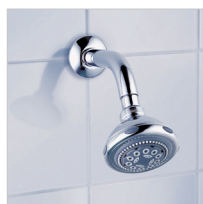

SOLUTION

A full schedule of fittings were installed, these included a range of toilet suites, basins, showers, baths, tapware and kitchen sinks. Specialised items for the elderly and those with disabilities were also installed, where required.

Products included:

- Caroma Profile Close-Coupled Toilet suite
- Caroma Metro Wall Faced Suite
- Caroma Cosmo Care Toilet Suite
- Caroma Cube 320 Basin
- Caroma Cosmo Semi Recessed Basin
- Caroma Opal 720 Wall Basin
- Dorf Nutra Shower Head
- Clark Stainless Steel Sinks
- Clark Tub and Cabinets

For the latest product information, application packages, tools and downloadable bim library, visit specify.caroma.com.au.

FEATURED PRODUCTS

Caroma Metro Wall Faced Close Coupled Toilet Suite

Caroma Cosmo Care Toilet Suite with Double Flap Seat

Caroma Cube 320 Inset Vanity Basin

Caroma Cosmo Semi Recessed Basin

Caroma Opal 720 RHS Wall Basin

Dorf Nutra Fixed Wall Shower