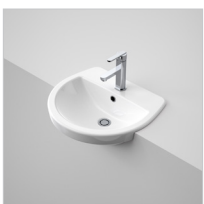

Products included:

- Caroma Profile Close-Coupled Toilet suite
- Caroma Metro Wall Faced Suite
- Caroma Cosmo Care Toilet Suite
- Caroma Cube 320 Basin
- Caroma Cosmo Semi Recessed Basin
- Caroma Opal 720 Wall Basin
- Dorf Nutra Shower Head
- Clark Stainless Steel Sinks
- Clark Tub and Cabinets

For the latest product information, application packages, tools and downloadable bim library, visit specify.caroma.com.au.

FEATURED PRODUCTS

Caroma Metro Wall Faced Close Coupled Toilet Suite

Caroma Cosmo Care Toilet Suite with Double Flap Seat

Caroma Cube 320 Inset Vanity Basin

Caroma Cosmo Semi Recessed Basin

Caroma Opal 720 RHS Wall Basin

Dorf Nutra Fixed Wall Shower