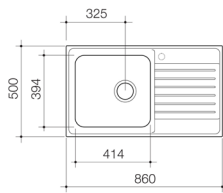

[CLICK TO VIEW RANGE](#)

[CLICK TO VIEW PRICE PAGE](#)

[CLICK TO VIEW BROCHURE](#)

Horizon 1.75 End Bowl

For accurate cutout sizes only use templates provided with packaging

Pallet Qty: 70 units

- Premium 304 grade stainless steel
- Includes stainless steel basket wastes
- Bowl volume: L(24L), S(18L)
- Carton size: 1220L x 520W x 220H
- Carton weight: 7kg
- Match with Dorf Poseidon sink mixer

Code	Options	RRP Ex. GST	RRP Inc. GST
HR3107	0TH, REV	\$522.73	\$575.00
HR3107.1L	1TH, LHB	\$522.73	\$575.00
HR3107.1R	1TH, RHB	\$522.73	\$575.00

Horizon Single End Bowl

For accurate cutout sizes only use templates provided with packaging

Pallet Qty: 70 units

- Premium 304 grade stainless steel
- Includes stainless steel basket waste
- Bowl volume: 25L
- Carton size: 880L x 520W x 220H
- Carton weight: 5.5kg
- Match with Dorf Poseidon sink mixer