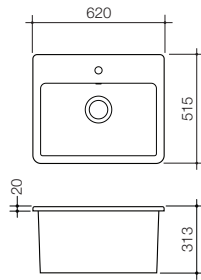

Cubus Laundry Vanity Basin

- Premium fine fire clay ceramic material
- Deep bowl capacity of 34L
- Overflow only available
- Includes 50mm Cubus Laundry Basin Basket Waste (A0088)
- White only
- Pictured with optional Liano wall sink mixer

Code	Options	RRP Ex. GST	RRP Inc. GST
897305W	0TH	$635.45	$699.00
897315W	1TH	$635.45	$699.00