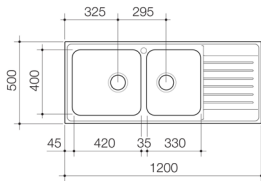

[CLICK TO VIEW RANGE](#)

[CLICK TO VIEW PRICE PAGE](#)

[CLICK TO VIEW BROCHURE](#)

Horizon 1.75 End Bowl

For accurate cutout sizes only use templates provided with packaging

Pallet Qty: 70 units

- Premium 304 grade stainless steel
- Includes stainless steel basket wastes
- Bowl volume: L(24L), S(18L)
- Carton size: 1220L x 520W x 220H
- Carton weight: 7kg
- Match with Dorf Poseidon sink mixer

Code	Options	RRP Ex. GST	RRP Inc. GST
HR3107	0TH, REV	\$522.73	\$575.00
HR3107.1L	1TH, LHB	\$522.73	\$575.00
HR3107.1R	1TH, RHB	\$522.73	\$575.00

Horizon Single End Bowl

For accurate cutout sizes only use templates provided with packaging

Pallet Qty: 70 units

- Premium 304 grade stainless steel
- Includes stainless steel basket waste
- Bowl volume: 25L
- Carton size: 880L x 520W x 220H
- Carton weight: 5.5kg
- Match with Dorf Poseidon sink mixer