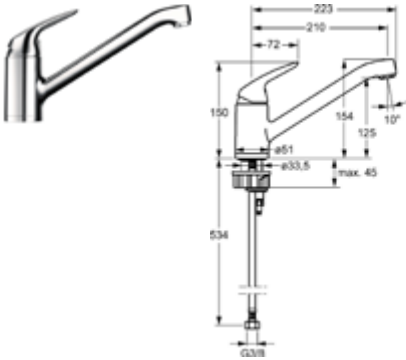

Pico Sink Mixer

Finish	Product Code	Price (exc. GST)	10% GST	Price (inc. GST)	Status
Chrome	460822030037	$244.55	$24.45	$269.00	S

- German engineering and manufacturing
- HansaProtec System
- Superior cartridge performance with patented Self Lubricating ceramic disc technology to ensure smooth handle operation
- 4 Star (7.5L/min)