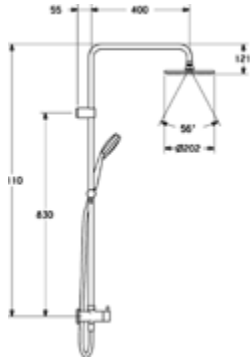

Viva Shower System

Finish	Product Code	Price (exc. GST)	10% GST	Price (inc. GST)	Status
Chrome	441902000037	$1,271.82	$127.18	$1,399.00	S

- German engineering and manufacturing
- Laminar flow technology
- 3 Star (9L/min)