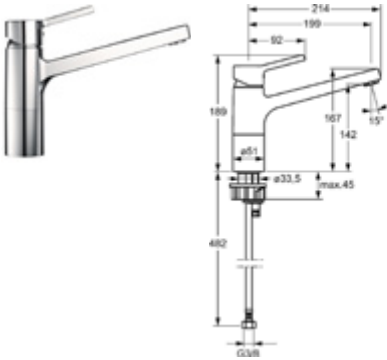

Form Sink Mixer

Finish	Product Code	Price (exc. GST)	10% GST	Price (inc. GST)	Status
Chrome	491422030037	$544.55	$54.45	$599.00	S

- German engineering and manufacturing
- HansaProtec System
- Superior cartridge performance with patented Self Lubricating ceramic disc technology to ensure smooth handle operation
- 4 Star (7.5L/min)