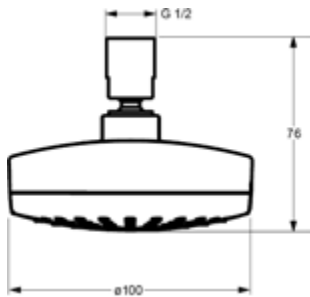

Medijet Overhead Shower

Finish	Product Code	Price (exc. GST)	10% GST	Price (inc. GST)	Status

Chrome	442901700037	$135.45	$13.55	$149.00	S

- German engineering and manufacturing
- HansaProtec System
- Laminar flow technology
- Higher grade of plastic minimise the possibility of bacteria growing
- 3 Star (9L/min)