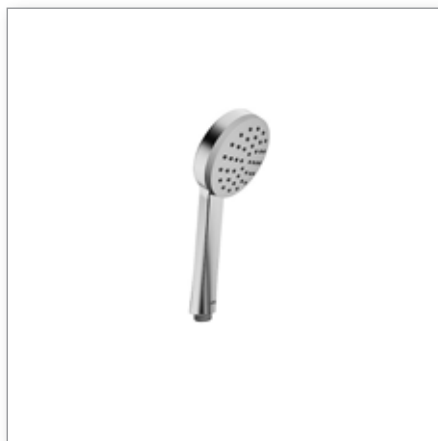

HansaMedijet

HANSAMEDIJET FLEX HANDSHOWER - WELS 3 STAR (9L/MIN)

HANSAMEDIJET FLEX HANDSHOWER - WELS 3 STAR (9L/MIN)

HANSAMEDIJET FLEX HANDSHOWER - WELS 3 STAR (9L/MIN)

HANSAMEDIJET HANDSHOWER - WELS 3 STAR (9L/MIN)

HANSAMEDIJET OVERHEAD SHOWER - WELS 3 STAR (9L/MIN)

PRODUCT DELETIONS

A number of products are being made obsolete for Australian products. The tables below detail all product deletions with recommended replacements. The products will be deleted from our range in three months and will not appear in the March 2015 Price Book. However, we will continue to meet any forecast requirements until 30 June 2015.