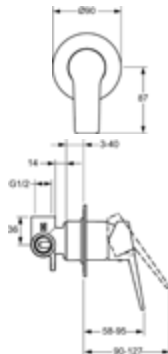

Twist Piccolo Bath/Shower Mixer