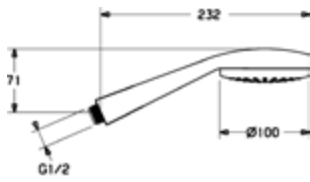

Medijet Handshower

Finish	Product Code	Price (exc. GST)	10% GST	Price (inc. GST)	Status

Chrome	041601700037	$135.45	$13.55	$149.00	S

- German engineering and manufacturing
- HansaProtec System
- Laminar flow technology
- Higher grade of plastic minimize the possibility of bacteria growing
- 3 Star (9L/min)