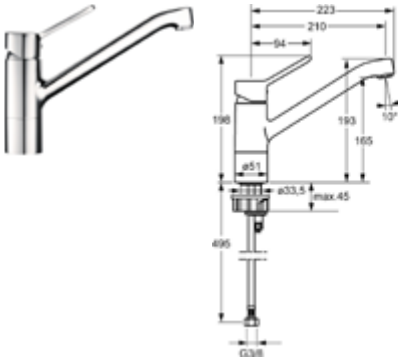

Primo Sink Mixer

Finish	Product Code	Price (exc. GST)	10% GST	Price (inc. GST)	Status
Chrome	494822030037	$345.09	$34.51	$379.60	S

- German engineering and manufacturing
- HansaProtec System
- Superior cartridge performance with patented Self Lubricating ceramic disc technology to ensure smooth handle operation
- 4 Star (7.5L/min)