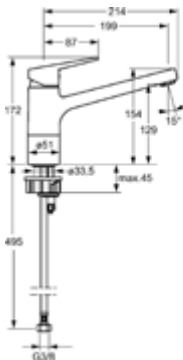

Twist Sink Mixer

Finish	Product Code	Price (exc. GST)	10% GST	Price (inc. GST)	Status

Chrome	091422830037	$453.64	$45.36	$499.00	S

- German engineering and manufacturing
- HansaProtec System
- Superior cartridge performance with patented Self Lubricating ceramic disc technology to ensure smooth handle operation
- 4 Star (7.5L/min)