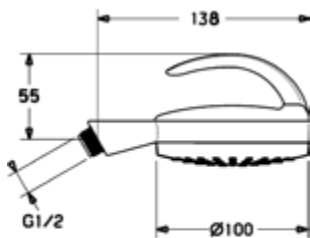

Medijet Flex Handshower

Finish	Product Code	Price (exc. GST)	10% GST	Price (inc. GST)	Status

Chrome	442801700037	$135.45	$13.55	$149.00	S

- German engineering and manufacturing
- Flexible handshower movement
- HansaProtec System
- Laminar flow technology
- Higher grade of plastic minimize the possibility of bacteria growing
- 3 Star (9L/min)