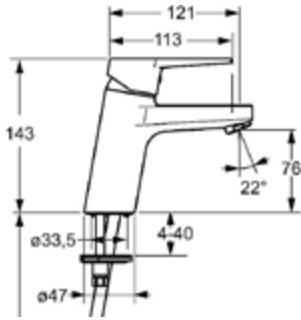

Twist Basin Mixer

Finish	Product Code	Price (exc. GST)	10% GST	Price (inc. GST)	Status

Chrome	090522830037	$390.00	$39.00	$429.00	S

- German engineering and manufacturing
- Nickel free coating in waterways to ensure water hygiene
- Superior cartridge performance with patented Self Lubricating ceramic disc technology to ensure smooth handle operation
- 5 Star (6L/min)