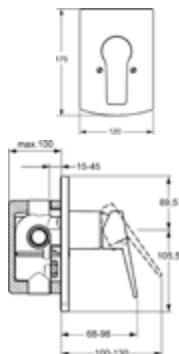

Twist Bath/Shower Mixer with Diverter