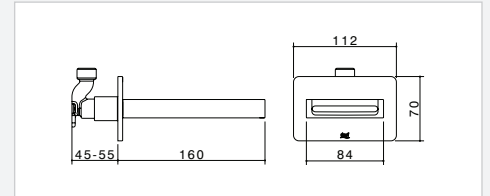

Bath Outlet
6389.04