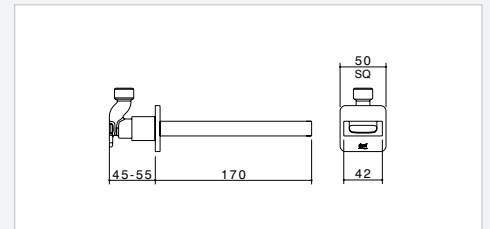

Be invigorated by the purity of the Cascade collection.

See Cascade and the entire range of Epic mixers, showers and bathroom accessories at

DORFEPIC.COM.AU

Wall Basin Outlet
6391.046A
WELS 6 star, 4.5L/min

Wall Basin Mixer
6392.046A
WELS 6 star, 4.5L/min

FORM
AND
FUNCTION

RESORT
STYLE
EXPERIENCE

AUSTRALIAN
DESIGNED
AND
ENGINEERED

PRECISION
AND
PURITY

QUALITY
GUARANTEED