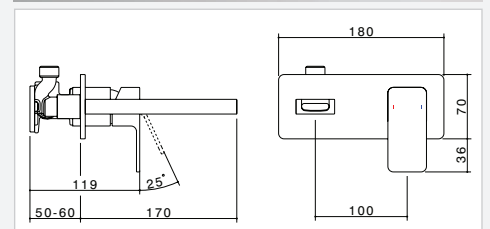

Wall Basin Mixer
6392.046A
WELS 6 star, 4.5L/min

FORM
AND
FUNCTION

RESORT
STYLE
EXPERIENCE

AUSTRALIAN
DESIGNED
AND
ENGINEERED

PRECISION
AND
PURITY

QUALITY
GUARANTEED