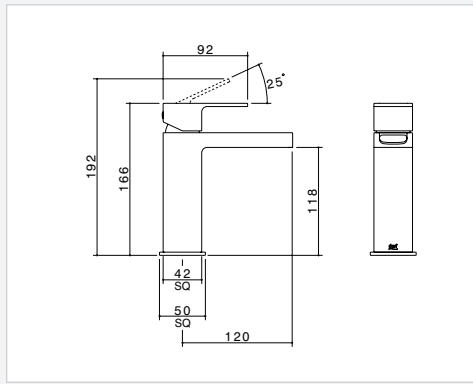

Basin Mixer
6390.046A
WELS 6 star, 4.5L/min

Bath Outlet
6389.04

PURE WATER THERAPY

Bring the living water experience into your bathroom with cascading mixers by Dorf. An extension of the Epic range, Cascade is designed and engineered in Australia to deliver the perfect balance of style, form and function.

- Precision engineered to allow exact control of flow and temperature
- Water saving with WELS 6 Star rating, 4.5L/min (Excludes bath outlet)
- Flexible, soft PEX hoses eliminate odours and 'rubbery' taste
- Guaranteed square alignment of outlet to backplate and risk-free installation with Dorf SureFit technology
- Styled to complement the full range of Epic products