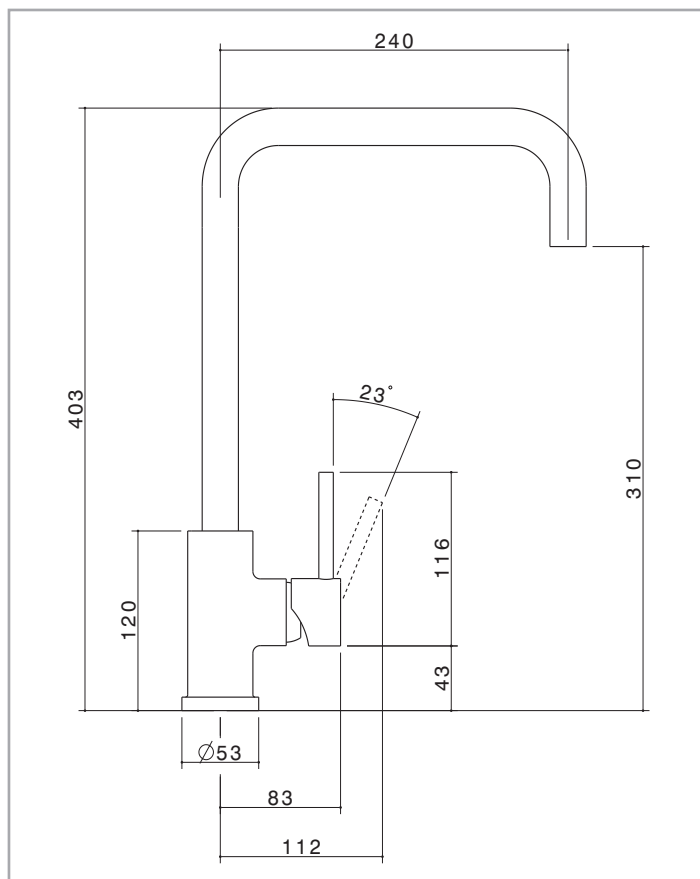

- Combines functionality & design
- Smooth surface for easy cleaning
- Stainless steel makes it even more hygienic
- 360° swivel outlet
- European internal parts
- WELS 5 star rated

maximus sink mixer 1130.555A