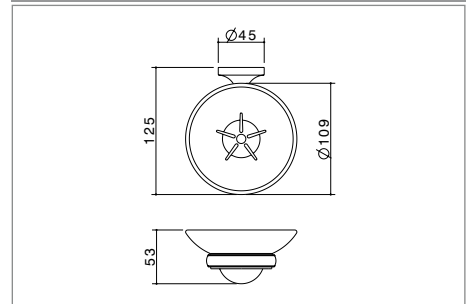

Toilet Roll Holder - 872886C

Single Towel Rail - 872887C

Soap Holder with acrylic dish - 872890C

Single Robe Hook - 872888C

Double Towel Rail - 872893C

Glass Shelf - tempered glass - 872891C

www.dorf.com.au 13 14 16