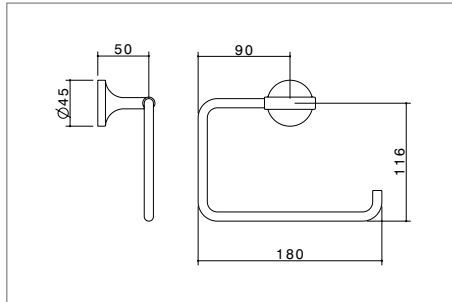

Toilet Roll Holder - 872886C

Single Towel Rail - 872887C

Soap Holder with acrylic dish - 872890C

Single Robe Hook - 872888C

Double Towel Rail - 872893C

Glass Shelf - tempered glass - 872891C

www.dorf.com.au 13 14 16