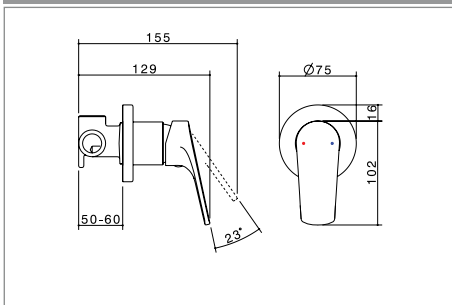

Bath / Shower Mixer - 872882C