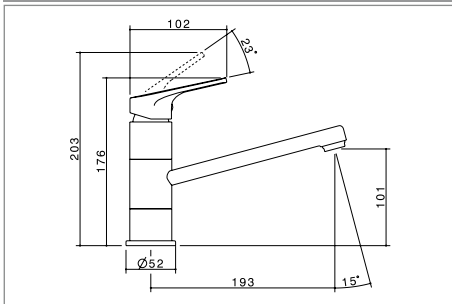

Sink Mixer - 872880C5A