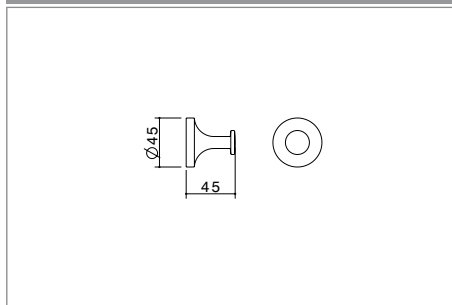

Toilet Roll Holder - 872886C

Single Towel Rail - 872887C

Soap Holder with acrylic dish - 872890C

Single Robe Hook - 872888C

Double Towel Rail - 872893C

Glass Shelf - tempered glass - 872891C

www.dorf.com.au 13 14 16