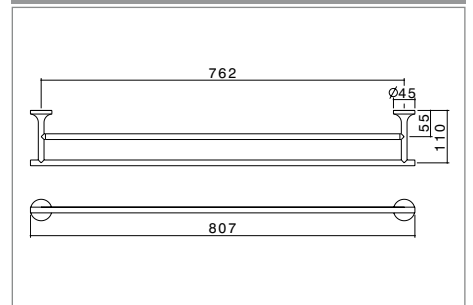

Toilet Roll Holder - 872886C

Single Towel Rail - 872887C

Soap Holder with acrylic dish - 872890C

Single Robe Hook - 872888C

Double Towel Rail - 872893C

Glass Shelf - tempered glass - 872891C

www.dorf.com.au 13 14 16