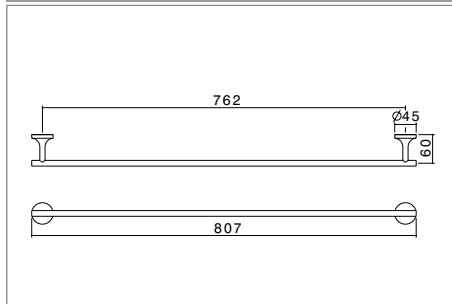

Toilet Roll Holder - 872886C

Single Towel Rail - 872887C

Soap Holder with acrylic dish - 872890C

Single Robe Hook - 872888C

Double Towel Rail - 872893C

Glass Shelf - tempered glass - 872891C

www.dorf.com.au 13 14 16