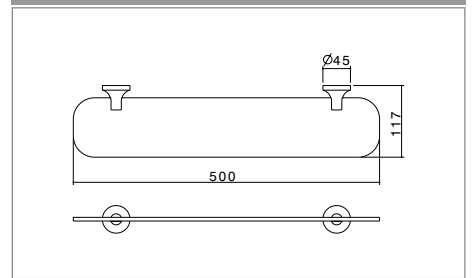

Toilet Roll Holder - 872886C

Single Towel Rail - 872887C

Soap Holder with acrylic dish - 872890C

Single Robe Hook - 872888C

Double Towel Rail - 872893C

Glass Shelf - tempered glass - 872891C

www.dorf.com.au 13 14 16