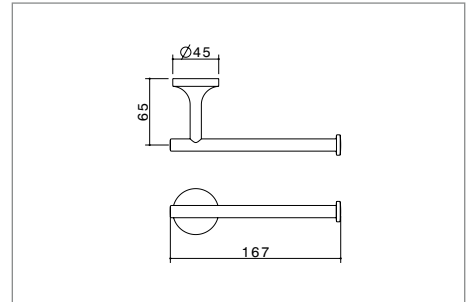

Toilet Roll Holder - 872886C

Single Towel Rail - 872887C

Soap Holder with acrylic dish - 872890C

Single Robe Hook - 872888C

Double Towel Rail - 872893C

Glass Shelf - tempered glass - 872891C

www.dorf.com.au 13 14 16