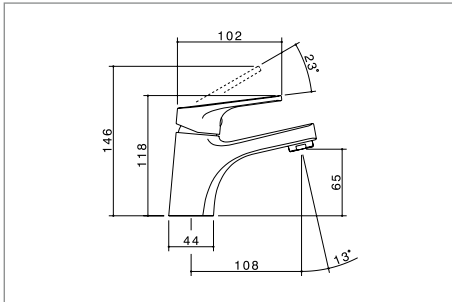

kip collection

mixers & accessories

mixers

Basin Mixer - 872881C6A