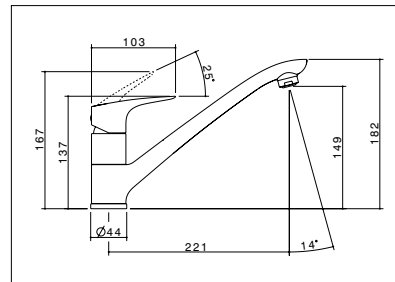

flickmixer plus wall basin mixer

flickmixer plus sink mixer 4557.044A