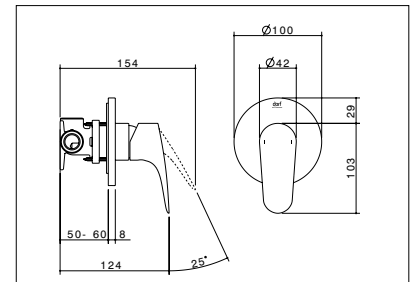

flickmixer plus wall bath outlet

flickmixer plus bath shower mixer 4553.04