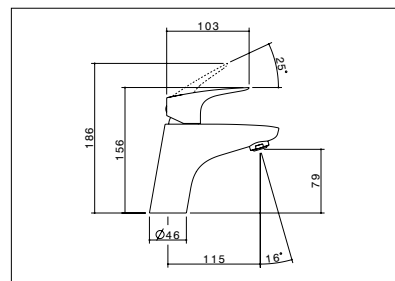

flickmixer plus basin mixer 4550.045A