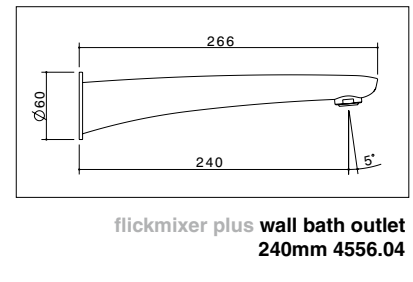

flickmixer plus wall bath outlet

flickmixer plus bath shower mixer 4553.04

flickmixer plus basin mixer 4550.045A

flickmixer plus bath shower mixer with diverter 4554.04

flickmixer plus wall basin mixer 200mm 4551.045A