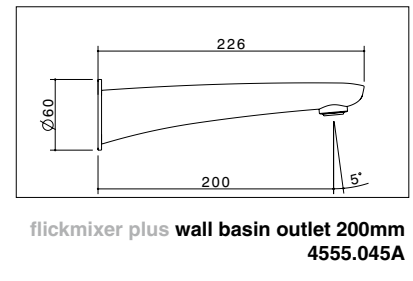

flickmixer plus wall bath outlet 240mm 4556.04

flickmixer plus wall basin outlet 200mm 4555.045A

www.dorf.com.au 13 14 16

© Copyright 2011 Dorf Clark Industries Limited. ABN 23 004 394 923. All rights reserved. Products in this brochure are subject of registered designs and patents and subject to change without notice. This flyer relates to Australian product only and some products, design or specifications may differ in other countries. All information contained in this flyer should serve as a guide only as is subject to change without notice. Mck31186/11