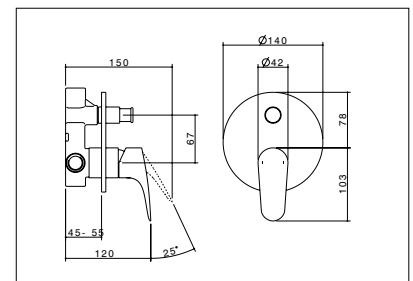

flickmixer plus bath shower mixer with diverter 4554.04