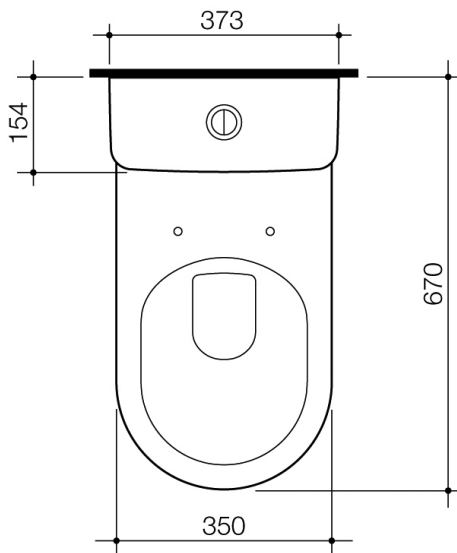

Bottom Inlet Position (Centres):
75mm from wall
242mm from floor

140 recommended range 60 – 185mm
with Uni-Orbital® connector supplied
(up to 50mm sideways adjustment)

Codes:

829710W – Luna Bottom Inlet Suite

829720W – Luna Back Entry Suite

- WELS 4 star rated, 4.5/3L (3.5L avg/flush)
- Back entry or bottom inlet cistern
- Universal trap for S or P trap installations
- Includes quick release, soft close seat
- Includes patented Uni-Orbital® connector that extends to any position up to a 50mm radius
- Covered by 10 year product warranty, 12 months parts and labour