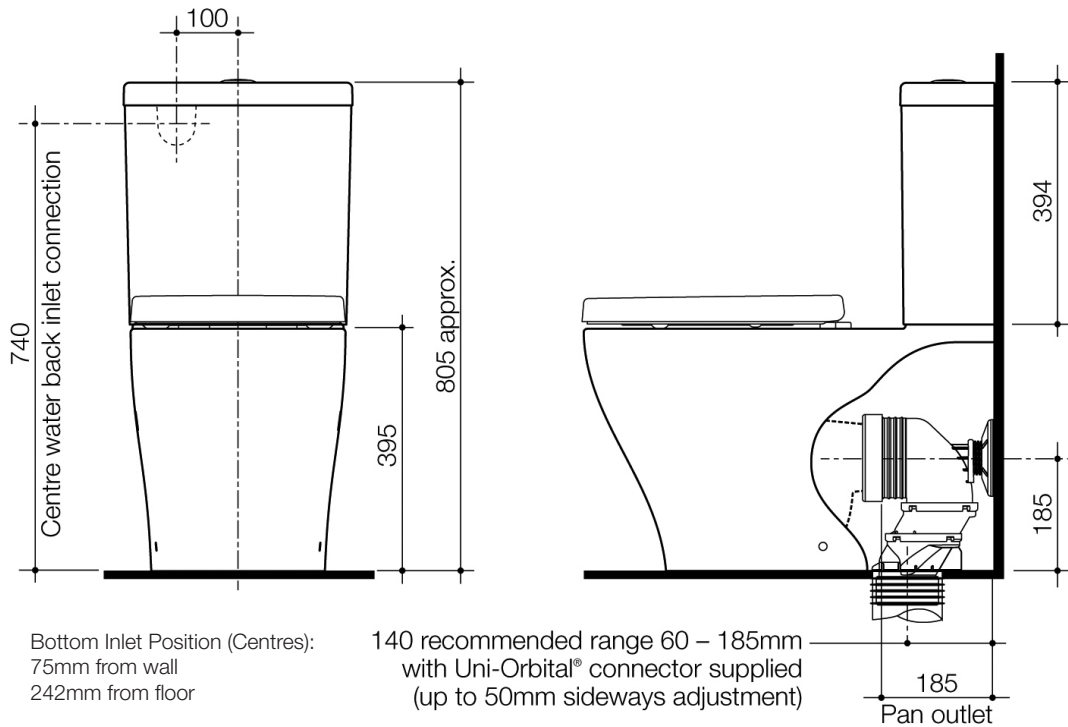

Classic and relaxed. The subtle, subdued curves of Luna will effortlessly flow into any contemporary bathroom design.

- Easy clean modern design
- Soft close quick release seat
- Back entry or bottom inlet options for new build or renovation convenience
- 4 Star WELS rating
- Includes patented Uni-Orbital® connector for easier installation
- 10 year product warranty, 1 year parts and labour

Bottom Inlet Position (Centres):
75mm from wall
242mm from floor

140 recommended range 60 – 185mm
with Uni-Orbital® connector supplied
(up to 50mm sideways adjustment)

Codes:

829710W – Luna Bottom Inlet Suite

829720W – Luna Back Entry Suite

- WELS 4 star rated, 4.5/3L (3.5L avg/flush)
- Back entry or bottom inlet cistern
- Universal trap for S or P trap installations
- Includes quick release, soft close seat
- Includes patented Uni-Orbital® connector that extends to any position up to a 50mm radius
- Covered by 10 year product warranty, 12 months parts and labour