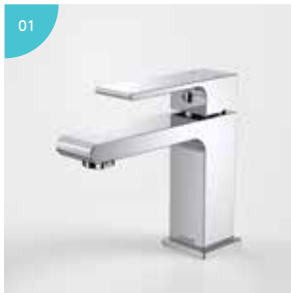

Aura Tapware Range

The New Aura Collection delivers clean, straight lines with a strikingly strong aesthetic to match a range of bathroom styles. Ideal for those seeking a tasteful, timeless look with design ingenuity and lifespan in mind.

Features

- WELS 5 star rated, 6L/min (Basin Mixer)
- Polished Chrome finish
- Wall basin/bath mixer and basin/bath outlet features unrestricted aerator included for bath installations
- Easy-mount, time-saving installation
- Ultraflex PEX hoses for superior durability