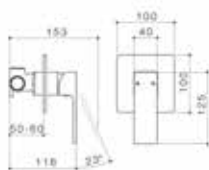

//05 Aura Bath/Shower Mixer
80204C