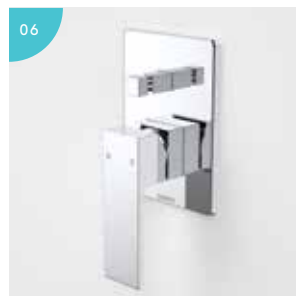

Aura Tapware Range

The New Aura Collection delivers clean, straight lines with a strikingly strong aesthetic to match a range of bathroom styles. Ideal for those seeking a tasteful, timeless look with design ingenuity and lifespan in mind.

Features

- WELS 5 star rated, 6L/min (Basin Mixer)
- Polished Chrome finish
- Wall basin/bath mixer and basin/bath outlet features unrestricted aerator included for bath installations
- Easy-mount, time-saving installation
- Ultraflex PEX hoses for superior durability