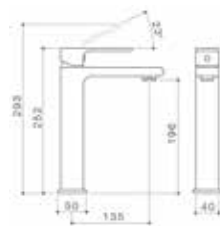

//02 Aura Tower Basin Mixer
80202C5A