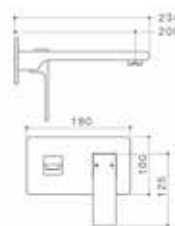

//03 Aura Wall Basin/Bath Mixer
80210C5A

//04 Aura Basin/Bath Outlet
80213C5A