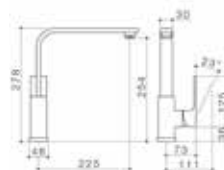

//07 Aura Sink Mixer
80203C4A