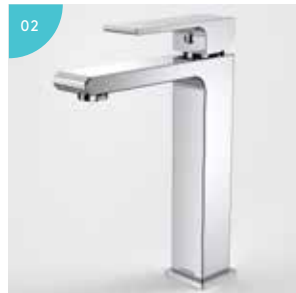

Aura Tapware Range

The New Aura Collection delivers clean, straight lines with a strikingly strong aesthetic to match a range of bathroom styles. Ideal for those seeking a tasteful, timeless look with design ingenuity and lifespan in mind.

Features

- WELS 5 star rated, 6L/min (Basin Mixer)
- Polished Chrome finish
- Wall basin/bath mixer and basin/bath outlet features unrestricted aerator included for bath installations
- Easy-mount, time-saving installation
- Ultraflex PEX hoses for superior durability