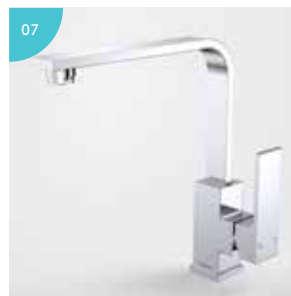

Aura Tapware Range

The New Aura Collection delivers clean, straight lines with a strikingly strong aesthetic to match a range of bathroom styles. Ideal for those seeking a tasteful, timeless look with design ingenuity and lifespan in mind.

Features

- WELS 5 star rated, 6L/min (Basin Mixer)
- Polished Chrome finish
- Wall basin/bath mixer and basin/bath outlet features unrestricted aerator included for bath installations
- Easy-mount, time-saving installation
- Ultraflex PEX hoses for superior durability