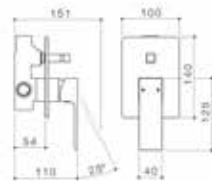

//06 Aura Bath/Shower Mixer
with Diverter
80207C