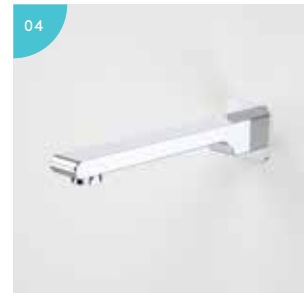

Aura Tapware Range

The New Aura Collection delivers clean, straight lines with a strikingly strong aesthetic to match a range of bathroom styles. Ideal for those seeking a tasteful, timeless look with design ingenuity and lifespan in mind.

Features

- WELS 5 star rated, 6L/min (Basin Mixer)
- Polished Chrome finish
- Wall basin/bath mixer and basin/bath outlet features unrestricted aerator included for bath installations
- Easy-mount, time-saving installation
- Ultraflex PEX hoses for superior durability